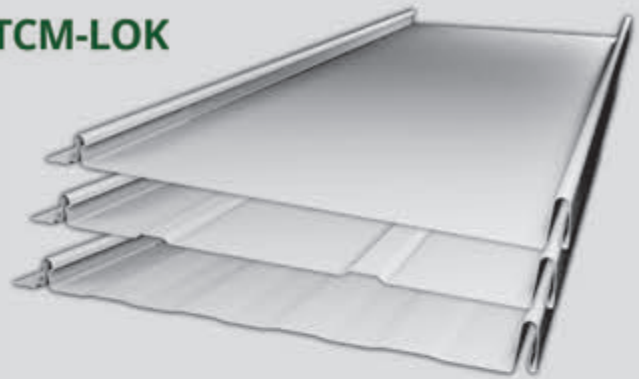

TCM-LOK

Our Experience

In working with Tri County Metals, both our Customer Service Representatives and Outside Sales Representatives have the experience to help you put together a comprehensive metal roofing package.

*Selecting your new metal roof
IS AS EASY AS 1-2-3!*

LET'S PUT AN ESTIMATE TOGETHER

877-766-3309